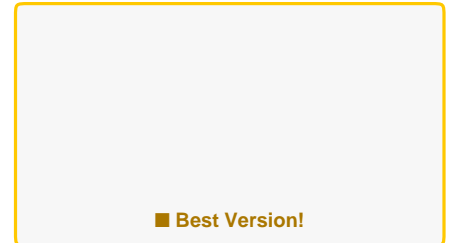

PRACTICE ZONE

■ Parikshet's Tip:

When I showed my a Banana Easily and drawing to my friends, they were amazed! The secret is taking your time with each step and not skipping ahead.